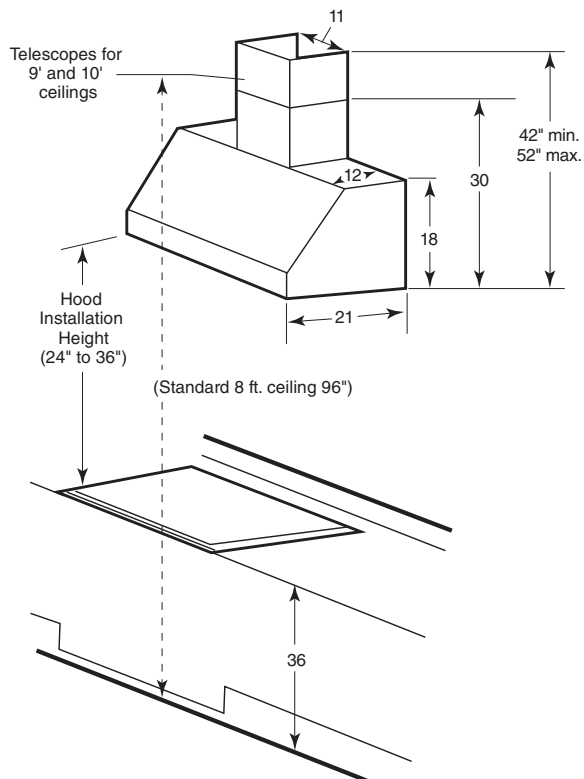

Café™ 30" Commercial Hood

CVW93012MSS / CVW93013MDS

CAFÉ

WARRANTY

Parts warranty	Limited 1-year entire appliance
Labor warranty	Limited 1-year entire appliance
Warranty notes	See written warranty for full details

DIMENSIONS AND INSTALLATION INFORMATION

Installation Information:

Before installing, consult Use & Care/installation instructions packed with product for current dimensional data.

Optional Kits for 30" Commercial hoods

UXCHSS—Stainless chimney kit

UXCHDS—Black Slate chimney kit

AMP RATING

120V	3.9

Installed above a cooktop
(shown with optional chimney kit)